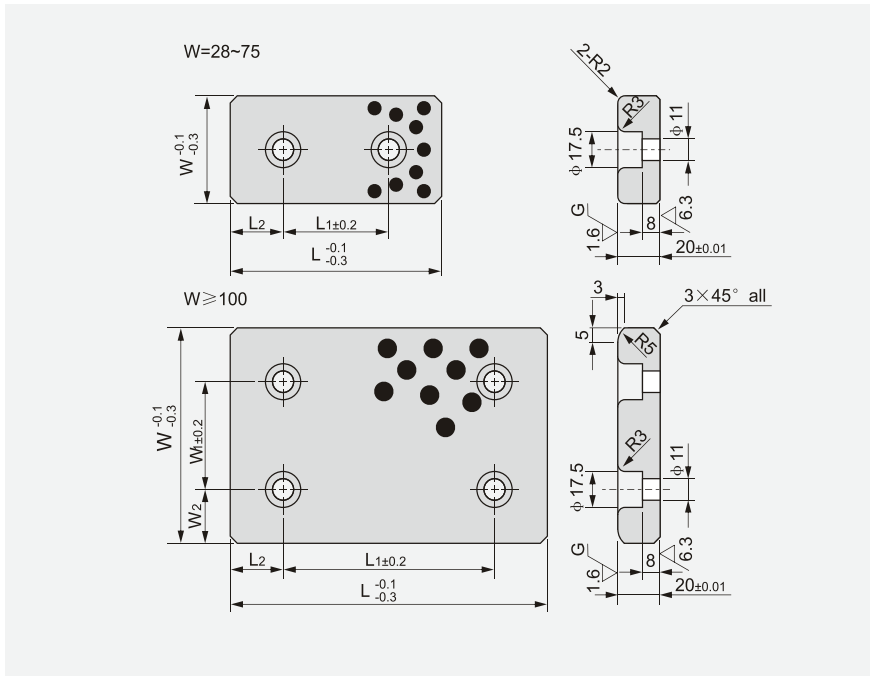

# JESW 自润滑板

## JESW Oilless Wear Plate

型号规格 Standard No.	W	L	W <sub>1</sub>	W <sub>2</sub>	L <sub>1</sub>	L <sub>2</sub>
JESW-28 × 75	28	75	-	-	45	15
JESW-28 × 100	"	100	"	"	50	25
JESW-28 × 150	"	150	"	"	100	"
JESW-38 × 75	38	75	"	"	45	15
JESW-38 × 100	"	100	"	"	50	25
JESW-38 × 150	"	150	"	"	100	"
JESW-48 × 75	48	75	"	"	45	15
JESW-48 × 100	"	100	"	"	50	25
JESW-48 × 125	"	125	"	"	75	"
JESW-48 × 150	"	150	"	"	100	"
JESW-48 × 200	"	200	"	"	150	"
JESW-58 × 75	58	75	"	"	45	15
JESW-58 × 100	"	100	"	"	50	25
JESW-58 × 150	"	150	"	"	100	"
JESW-75 × 75	75	75	"	"	25	"
JESW-75 × 100	"	100	"	"	50	"
JESW-75 × 125	"	125	"	"	75	"
JESW-75 × 150	"	150	"	"	100	"
JESW-75 × 200	"	200	"	"	150	"

型号规格 Standard No.	W	L	W <sub>1</sub>	W <sub>2</sub>	L <sub>1</sub>	L <sub>2</sub>
JESW-100 × 100	100	100	50	25	50	25
JESW-100 × 125	"	125	"	"	75	"
JESW-100 × 150	"	150	"	"	100	"
JESW-100 × 200	"	200	"	"	150	"
JESW-100 × 250	"	250	"	"	200	"
JESW-100 × 300	"	300	"	"	"	50
JESW-125 × 125	125	125	"	37.5	75	25
JESW-125 × 150	"	150	"	"	100	"
JESW-125 × 200	"	200	"	"	150	"
JESW-125 × 250	"	250	"	"	200	"
JESW-125 × 300	"	300	"	"	"	50
JESW-125 × 350	"	350	"	"	"	75
JESW-150 × 150	150	150	100	25	100	25
JESW-150 × 200	"	200	"	"	150	"
JESW-150 × 250	"	250	"	"	200	"