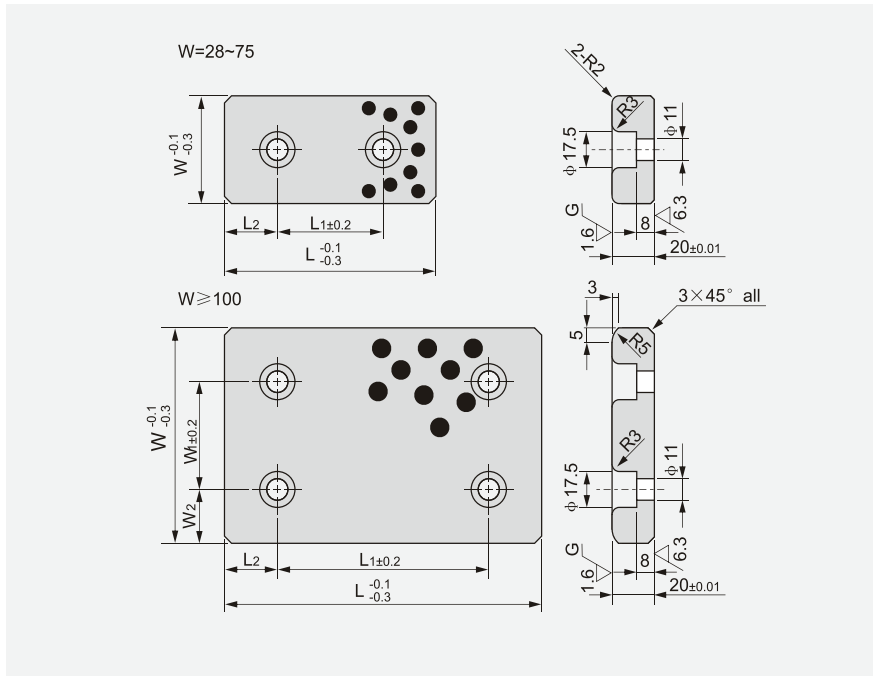

JESW 自润滑板标准公制尺寸

JESW Self-lubricant Oilless Wear Plate Standard Metric Size

Sliding directions

运动方向

 $W=28 \cdot 38$ $W \geq 48$

Material	650# + Graphite
材质	高力黄铜 + 石墨

型号规格 Standard No.	W	L	W ₁	W ₂	L ₁	L ₂
JESW-28 × 75	28	75	-	-	45	15
JESW-28 × 100	"	100	"	"	50	25
JESW-28 × 150	"	150	"	"	100	"
JESW-38 × 75	38	75	"	"	45	15
JESW-38 × 100	"	100	"	"	50	25
JESW-38 × 150	"	150	"	"	100	"
JESW-48 × 75	48	75	"	"	45	15
JESW-48 × 100	"	100	"	"	50	25
JESW-48 × 125	"	125	"	"	75	"
JESW-48 × 150	"	150	"	"	100	"
JESW-48 × 200	"	200	"	"	150	"
JESW-58 × 75	58	75	"	"	45	15
JESW-58 × 100	"	100	"	"	50	25
JESW-58 × 150	"	150	"	"	100	"
JESW-75 × 75	75	75	"	"	25	"
JESW-75 × 100	"	100	"	"	50	"
JESW-75 × 125	"	125	"	"	75	"
JESW-75 × 150	"	150	"	"	100	"
JESW-75 × 200	"	200	"	"	150	"

型号规格 Standard No.	W	L	W ₁	W ₂	L ₁	L ₂
JESW-100 × 100	100	100	50	25	50	25
JESW-100 × 125	"	125	"	"	75	"
JESW-100 × 150	"	150	"	"	100	"
JESW-100 × 200	"	200	"	"	150	"
JESW-100 × 250	"	250	"	"	200	"
JESW-100 × 300	"	300	"	"	"	50
JESW-125 × 125	125	125	"	37.5	75	25
JESW-125 × 150	"	150	"	"	100	"
JESW-125 × 200	"	200	"	"	150	"
JESW-125 × 250	"	250	"	"	200	"
JESW-125 × 300	"	300	"	"	"	50
JESW-125 × 350	"	350	"	"	"	75
JESW-150 × 150	150	150	100	25	100	25
JESW-150 × 200	"	200	"	"	150	"
JESW-150 × 250	"	250	"	"	200	"